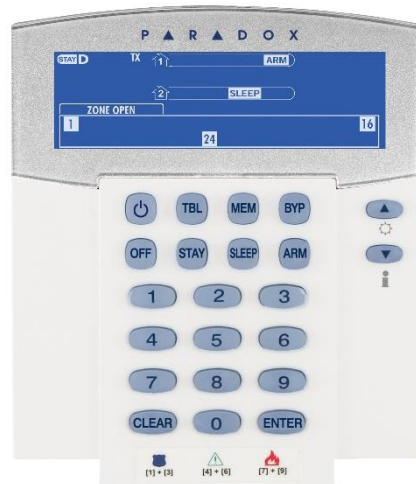

K37 (formerly K32IRF)

32-Zone Wireless Fixed LCD Keypad

Powered by 2 "AA" batteries, with built-in backup battery (PA6 is optional)

Features

- Compatible with MG6250, MG5000/MG5050 V3.22, Spectra SP V3.22 (except SP4000) and RTX3 V1.42
- Powered by 2 "AA" batteries, with built-in backup battery (PA6 is optional)
- A 6Vdc power adaptor (PA6 not included) is not required but can be used as an alternative power source
- Provides real-time zone and system status, and can be used to program the panel using only battery power (2 "AA" alkaline batteries)
- Goes into sleep mode after 20 seconds to save battery life, but remains synchronized with the panel in order to automatically wake up upon an entry delay or an alarm to provide full functionality (system status, zone display and buzzer)
- Fixed message display that guides you in the operation of the system
- Displays the status of 32 zones in 2 partitions
- Displays Arm, Sleep, Stay and Disarmed status for each partition

- Displays StayD, troubles, bypassed zones and alarm memory
- In-field firmware upgrade via 307USB and WinLoad
- Adjustable backlight
- Built-in transceiver (433MHz or 868MHz)
- Wireless range in a typical residential environment: 40m (130ft)
- 8 one-touch action buttons
- 3 keypad-activated panic alarms
- The 6Vdc power adaptor is not required but can be used as an alternative power source (PA6 not included)